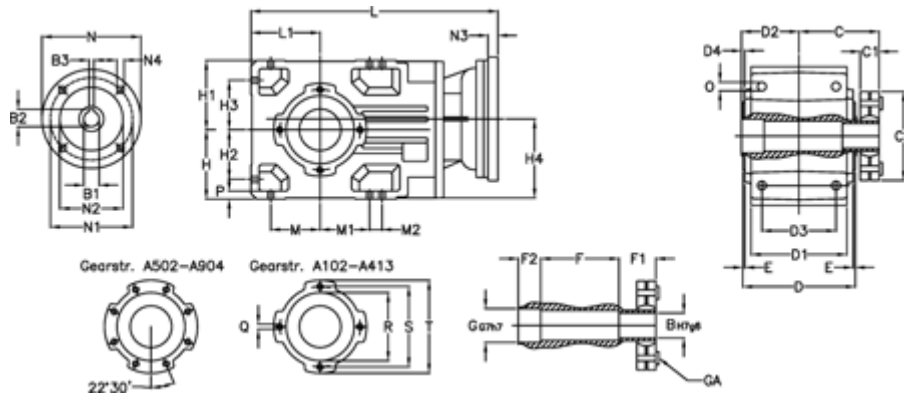

Article number: 296000506595225
 Description: Bevel helical gearbox
 A052US-65,9-P71B5

Measures

B = 25	D1 = 97	F2 = 34	L = 213.0	N3 = 7
B1 = 14	D2 = 52	G = 27	L1 = 58	N4 = 9,5
B2 = 16.3	D3 = 80	GA = 14,5 NM	M = 37.5	O = 9.0
B3 = 5	d4 = 2.0	H = 58	M1 = 37.5	P = 8
C = 91.5	Description = A052 US-xx P71 B5	H1 = 63	M2 = 9	Q = M8x14
C1 = -	E = 2.0	H2 = 37.5	N = 160	R = 68
C2 = 68.0	F = 63.5	H3 = 37.5	N1 = 130	S = 85
D = 99	F1 = 34.0	H4 = 80.5	N2 = 110	T = 101